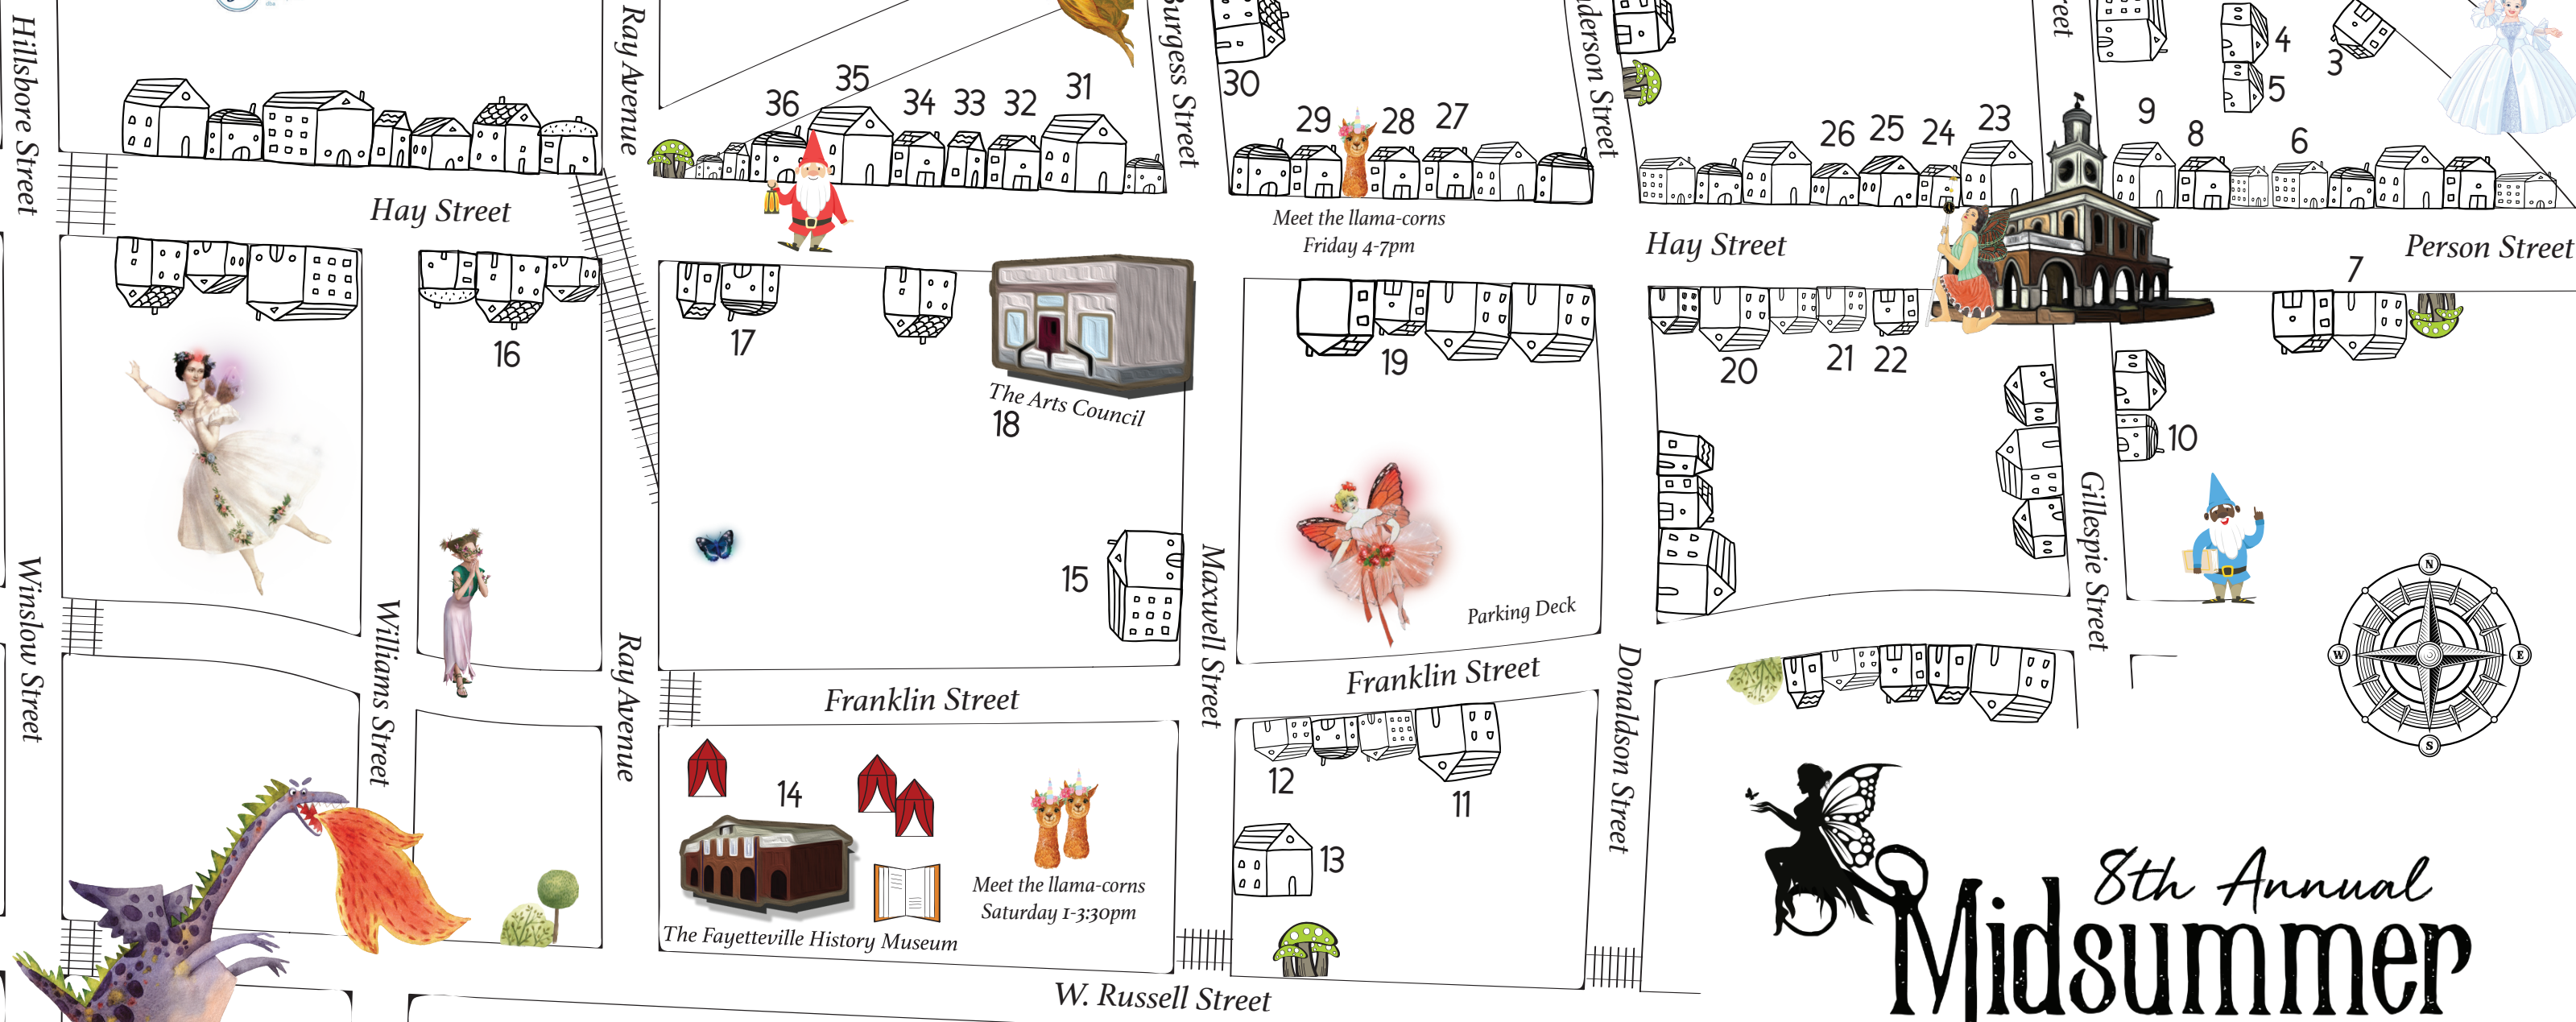

MAP KEY

Finish the Quest to be eligible to win prizes!

 FAIRY DOORS WITH NUMBERS

Businesses 1-36 are listed on the FAIRY DOOR HUNT MAP GUIDE. See Quests 1 and 2 for directions.

MARKET VENDORS
 Saturday 9am-1pm

TRAVELING GNOMES
 See Quest 4
 (Gnomes on map are not exact location, they are traveling!)

BOOK OF KNOWLEDGE
 See Quest 3

VISIT OUR SPONSOR FAIRIES
 Information and Games

Cumberland County Public Library

8th Annual Midsummer MAGIC

37 Find the Bonus Entry at The Downtown Market of Fayetteville